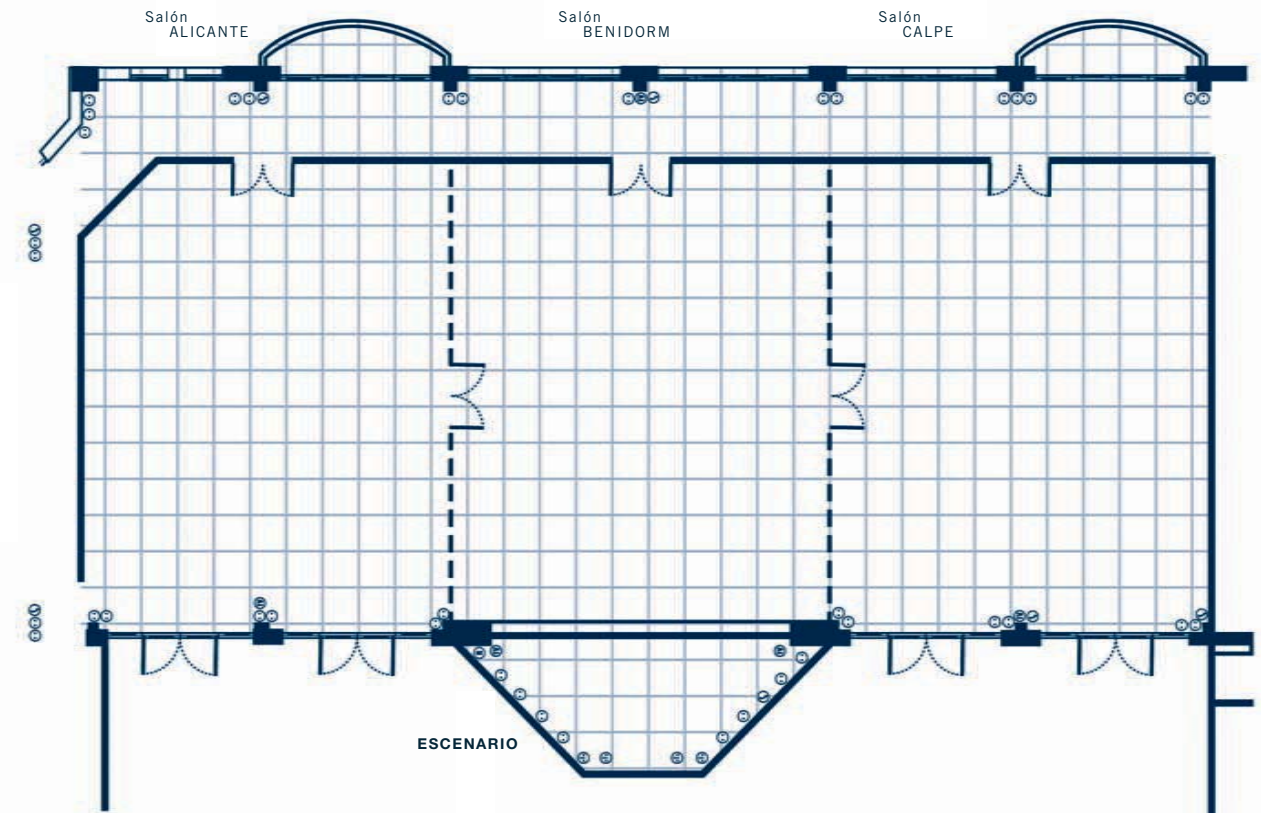

Rooms:

A total of 104 suites, offering spectacular views of the Mediterranean, are available equipped with a separate lounge, bathroom, air conditioning, telephone, radio, satellite TV, mini bar and a security box.

Health, beauty and relaxation:

The SPA SALUX HILLS offers professional advice with regard to health, beauty and a anti-stress treatments. Its modern installations include a heated indoor swimming pool with an adjoining Jacuzzi, a fully equipped gymnasium, sauna, massage area, three outside swimming pool, five-a-side football, four paddle courts, four tennis courts solarium, squash, aerobics, a games room and a variety of garden areas.

Banquet halls:

The hotel has a number of banquets halls and meeting rooms equipped for a wide variety of events. Five banquet halls and meeting rooms with a surface area of 465 square metres provide all types of menus, coffe breaks, gala dinners and banquets.

Cuisine:

A magnificent restaurant buffet and others specialities in the unforgettable "Altaya" Restaurant, the Palapa Grill Bar with its spectacular panoramic views, a first class outdoor cafeteria and a relaxing Lobby Bar offer a wide selection of local and international cuisine.

GRAN SALÓN ALTEA

	Cocktail	Teatro	Escuela	Imperial	Banquete	Montaje en U	Diagrama	DIVISIÓN	
Gran Salón Altea	450	450	300	150	350	-	430	3,7	3
Alicante	100	120	80	40	90	26	120	3,7	-
Benidorm	100	120	80	40	90	26	120	3,7	-
Calpe	100	120	80	40	90	26	120	3,7	-
Lobby Bar	300	48	36	25	-	-	100	3,7	-
Les Penyes	32	32	24	18	-	18	40	3,7	2
Salón Vidrieras	60	60	40	30	60	30	120	3,3	2

ESCALA 1:150